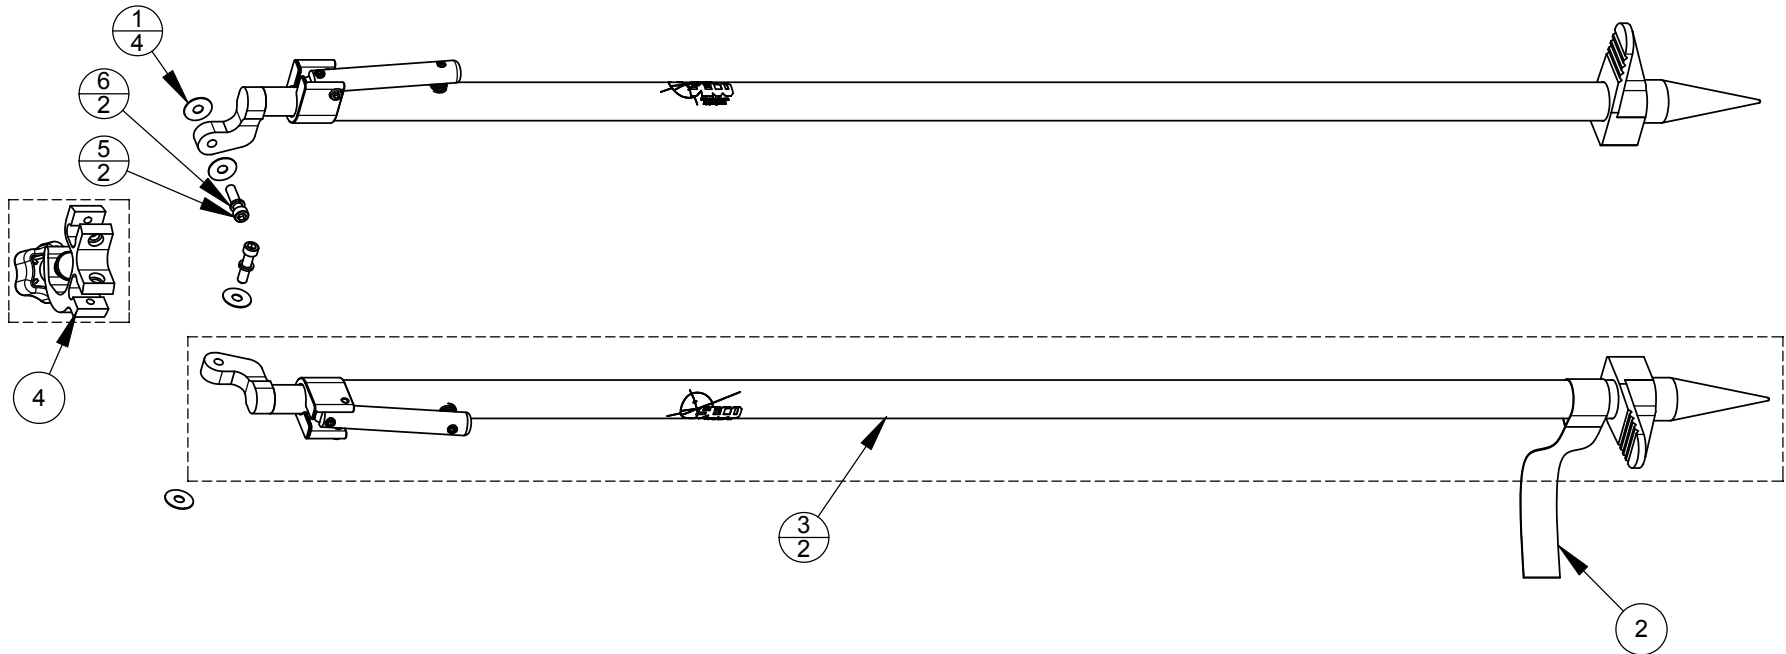

-XXX	COLOR
RED	RED
FLY	FLO-YELLOW
YEL	YELLOW

**\*NOTE**

Components may be sold separately.  
 Please see sub-assembly part number  
 drawing for details.

ITEM NO.	PartNo	DESCRIPTION	QTY
1	025TW	WASHER,NYLON, .265X.75X.025	4
2	5210-019	STRAP,LEG	1
3	5211-055-XXX	LEG ASSY,COMPLETE,QUICK RELEASE	2
4	5217-067	HEAD ASSY,BIPOD,OC,1/2-13 X 1.125"	1
5	6X25MMSH	SCREW,SOCKET CAP,M6 X25LONG	2
6	D10713	WASHER,LOCK,M6,.240X.390X.062	2

**5211-01-XXX**

**KIT,LEG,BIPOD,QUICK RELEASE**

ITEM# DATE: 3/26/2008

QTY REV. A4 PAGE 1 OF 1

MANUFACTURING CO., INC.  
 4155 OASIS ROAD, REDDING, CA 96003